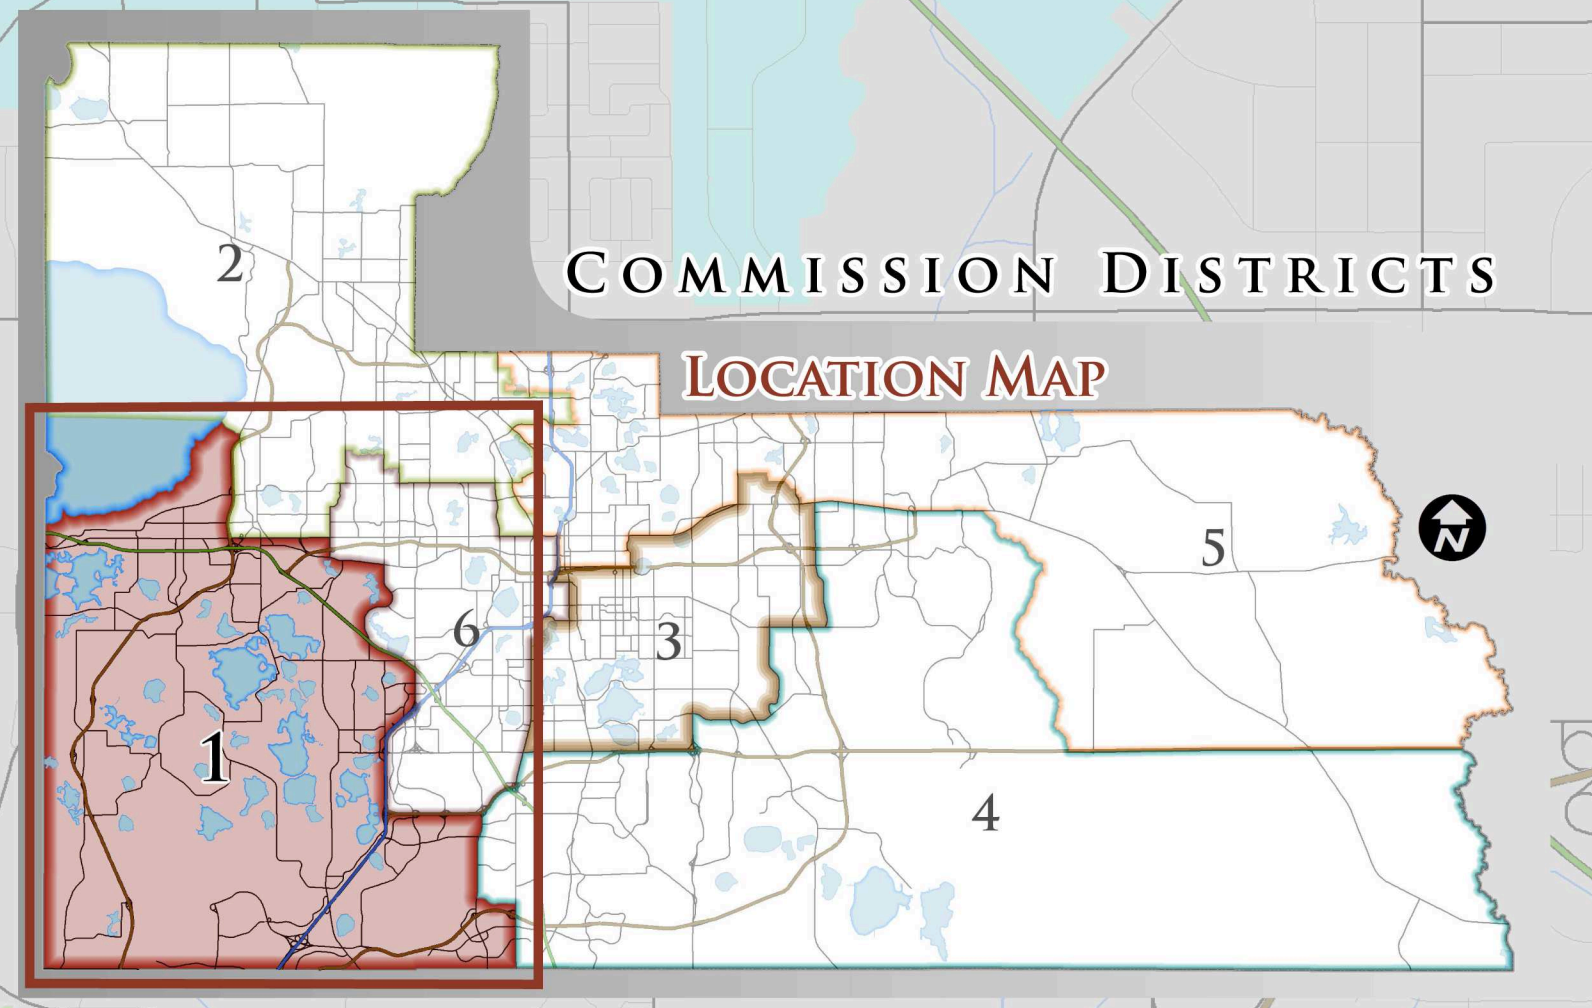

COMMISSION DISTRICT 1*

* THE NEW DISTRICT LINES IN THIS MAP WILL OFFICIALLY TAKE EFFECT ON DECEMBER 4, 2012, BUT WILL ALSO BE EFFECTIVE FOR PURPOSES OF THE QUALIFICATION AND ELECTION OF COMMISSIONERS IN 2012.

	Public Schools (OCPS)		Horizon West Boundary
	9TH Grade Center		Town Center
	Elementary School		Village F
	High School		Village H
	Kindergarten to 8th Grade		Village I
	Middle School		Bridgewater Village
	Head Start Centers		Lakeside Village
	Parks		Neighborhood Centers for Families
	Orange County Parks	Jurisdictions	
	Other Parks		Bay Lake
	Boat Ramps		Lake Buena Vista
	Trails		Oakland
	Orange County-Orlando Magic Rec. Cntr.		Ocoee
	YMCA		Orlando
	Community Centers		Windermere
	Hospitals		Winter Garden
	Primary Care Access Network Clinics (PCAN)		Orlando District 6
Fire Stations			
	Orange County		
	Others		

Published: October 12, 2012
 Orange County, Community, Environmental and Development Services Department
 Fiscal & Operational Support Division
 Geographic Information Systems

LAKE COUNTY

OSCEOLA COUNTY